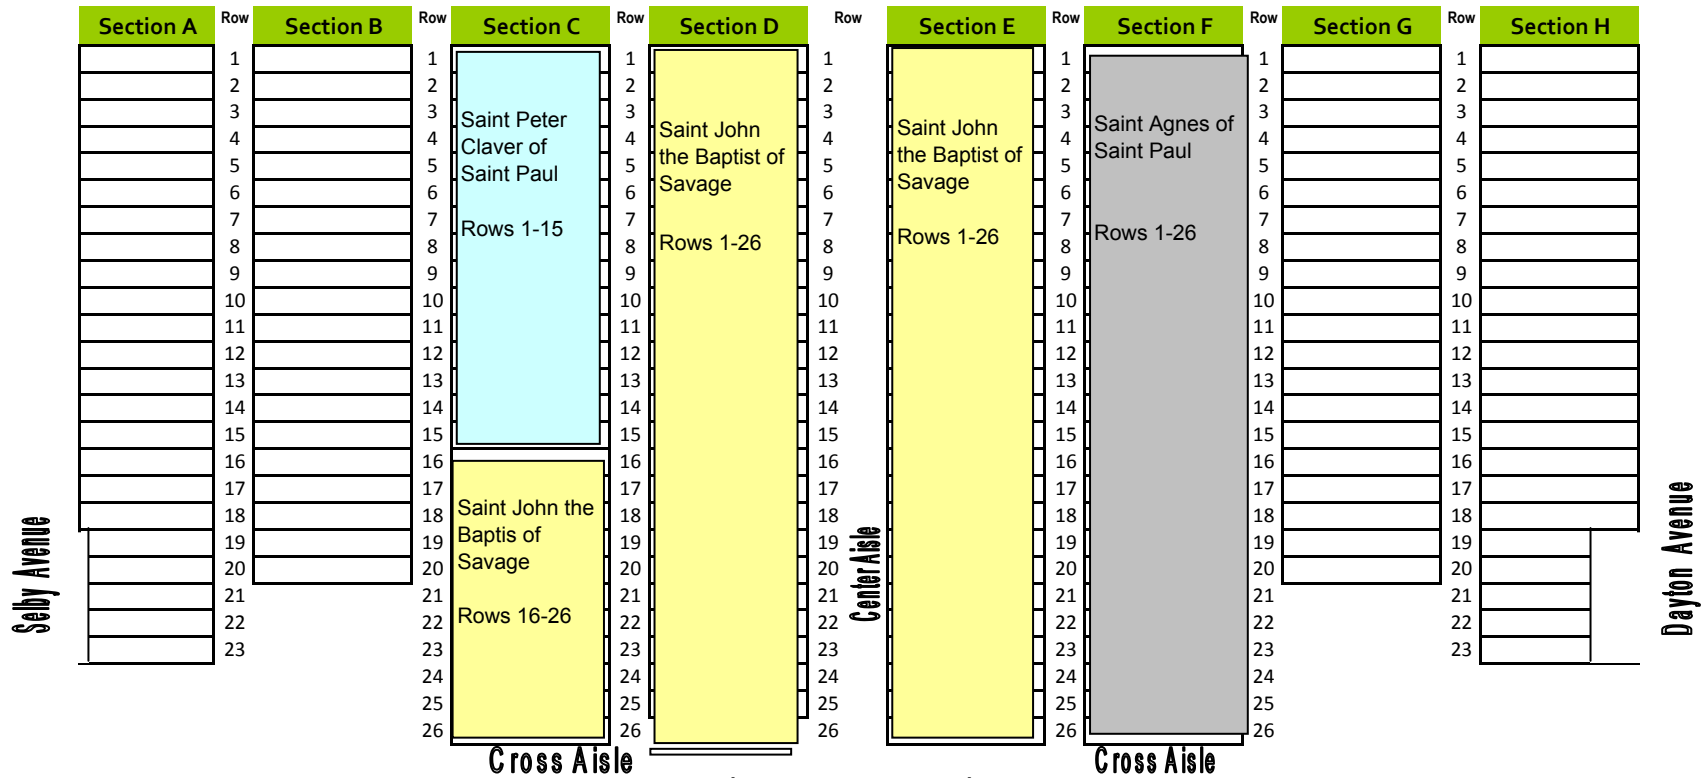

Sanctuary

Your parish is welcome to sit in your assigned area, and in areas of the church that are not assigned to other parishes.

Please do not sit in sections designated for other parishes.
Please do not reserve sections that are not designated to your parish.