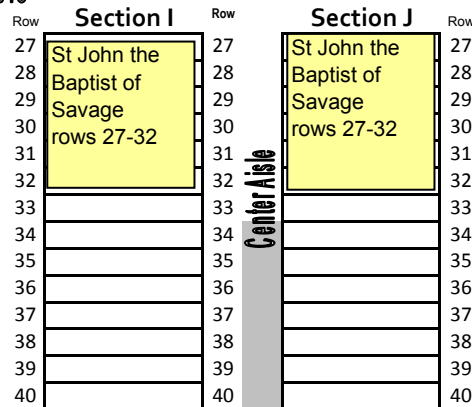

Candidates and sponsors are asked to sit next to the aisle.

Confirmation
February 11, 2010
Cathedral of Saint Paul

**Cardinals and sponsors are
asked to sit next to the aisle.**

41		41		41
42		42		42
43		43		43